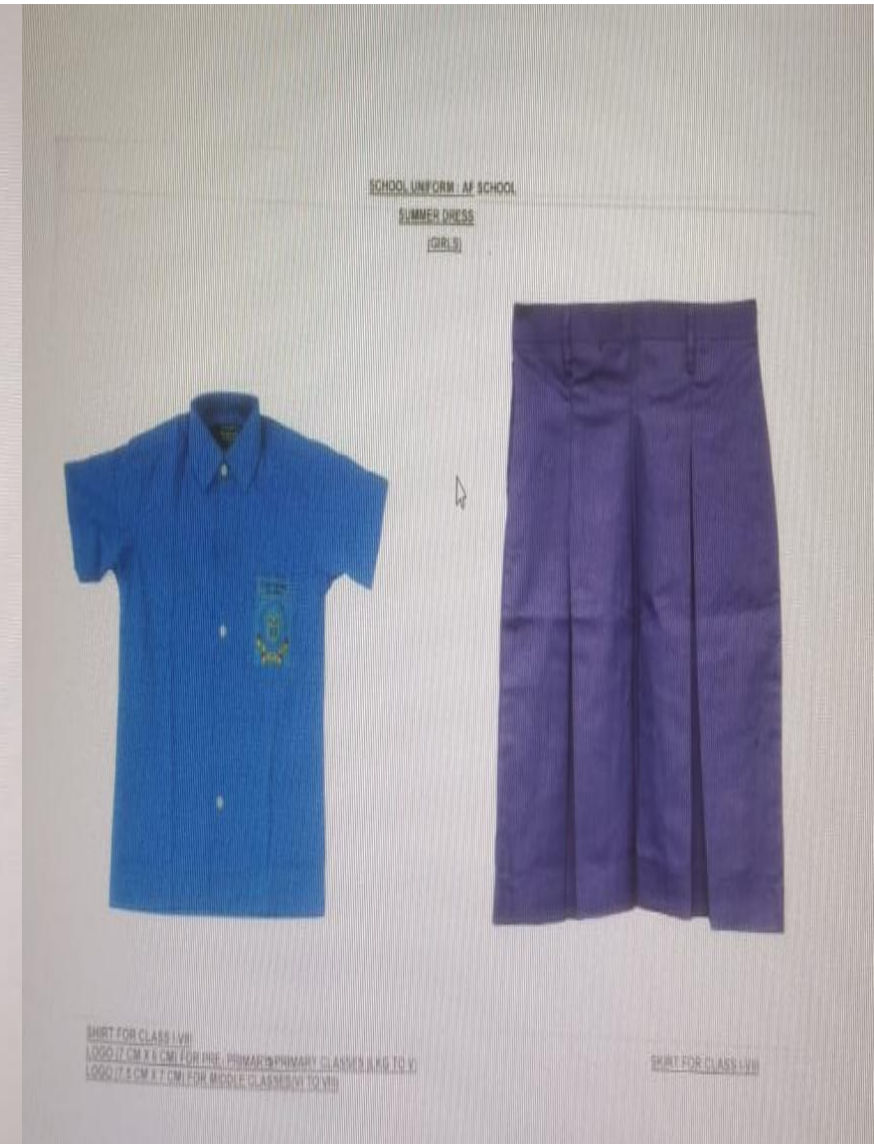

SUMMER UNIFORM FOR PRIMARY