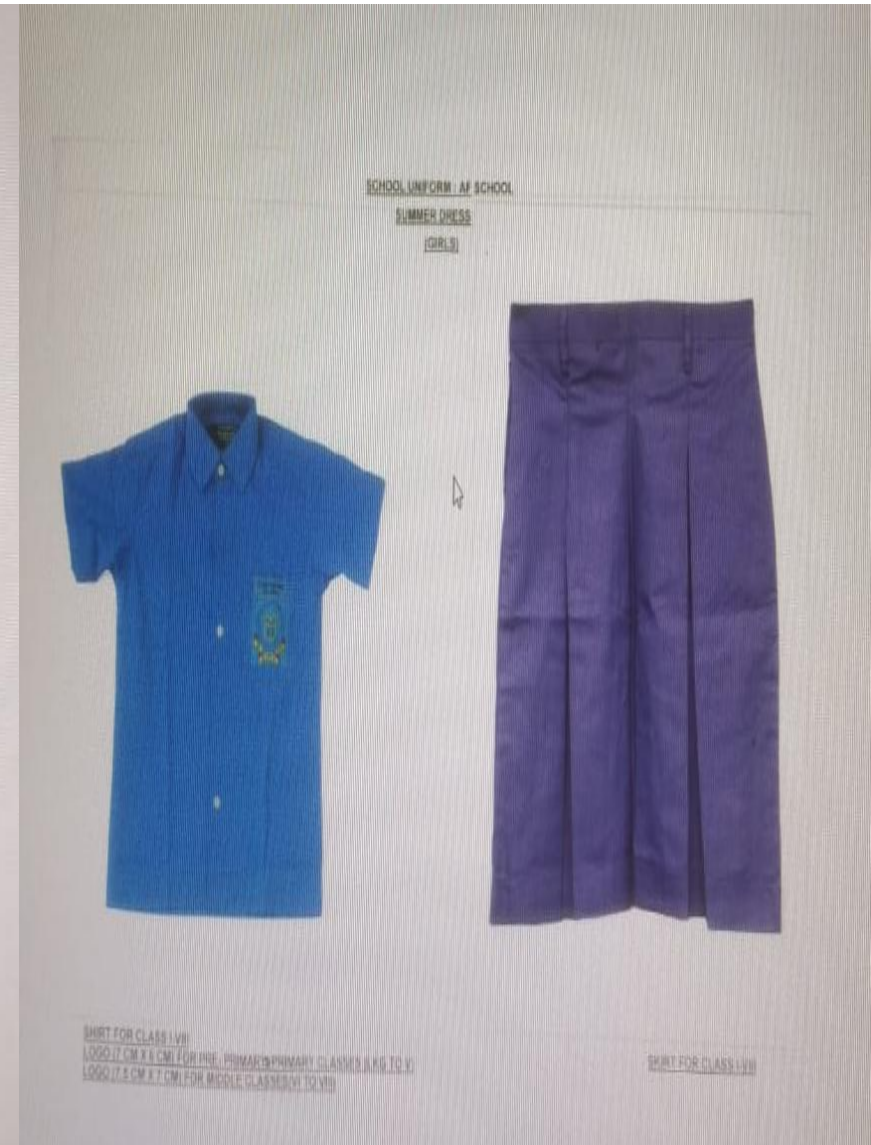

PULLOVER

SCHOOL UNIFORM: AF SCHOOL
PT DRESS (BOYS/GIRLS)

T-SHIRT WITH TRACK PANT

TRACK SUIT

JACKET

SUMMER UNIFORM FOR MIDDLE CLASS (VI-VIII)

WINTER AND PT UNIFORM FOR MIDDLE CLASS(VI-VIII)

SCHOOL UNIFORM AF SCHOOL