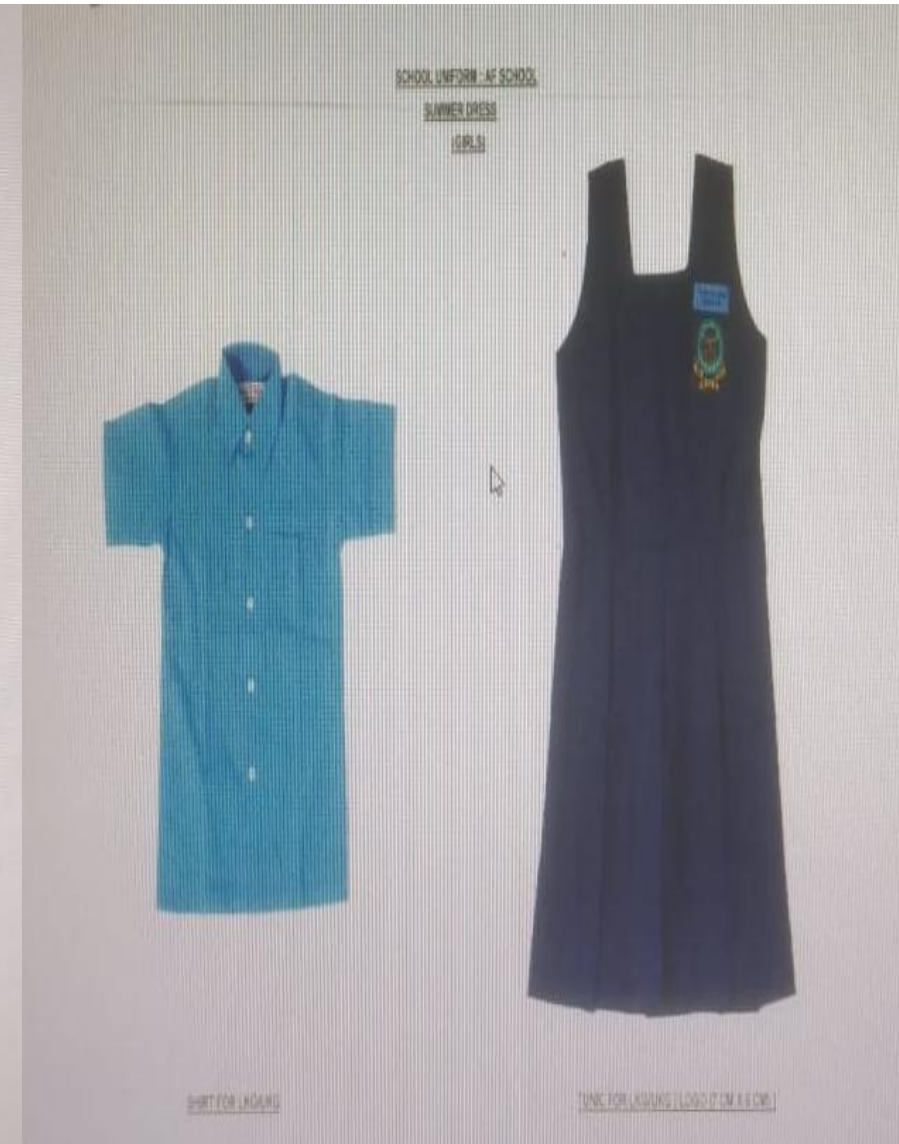

SUMMER UNIFORM FOR PRE-PRIMARY

WINTER AND PT UNIFORM FOR PRE-PRIMARY

SUMMER UNIFORM FOR PRIMARY

WINTER AND PT UNIFORM FOR PRIMARY

Appendix 'C'
(Refer para 2 (C) of AirHQ/2790613/EDSCH BM-1
dated 01 Feb 22)