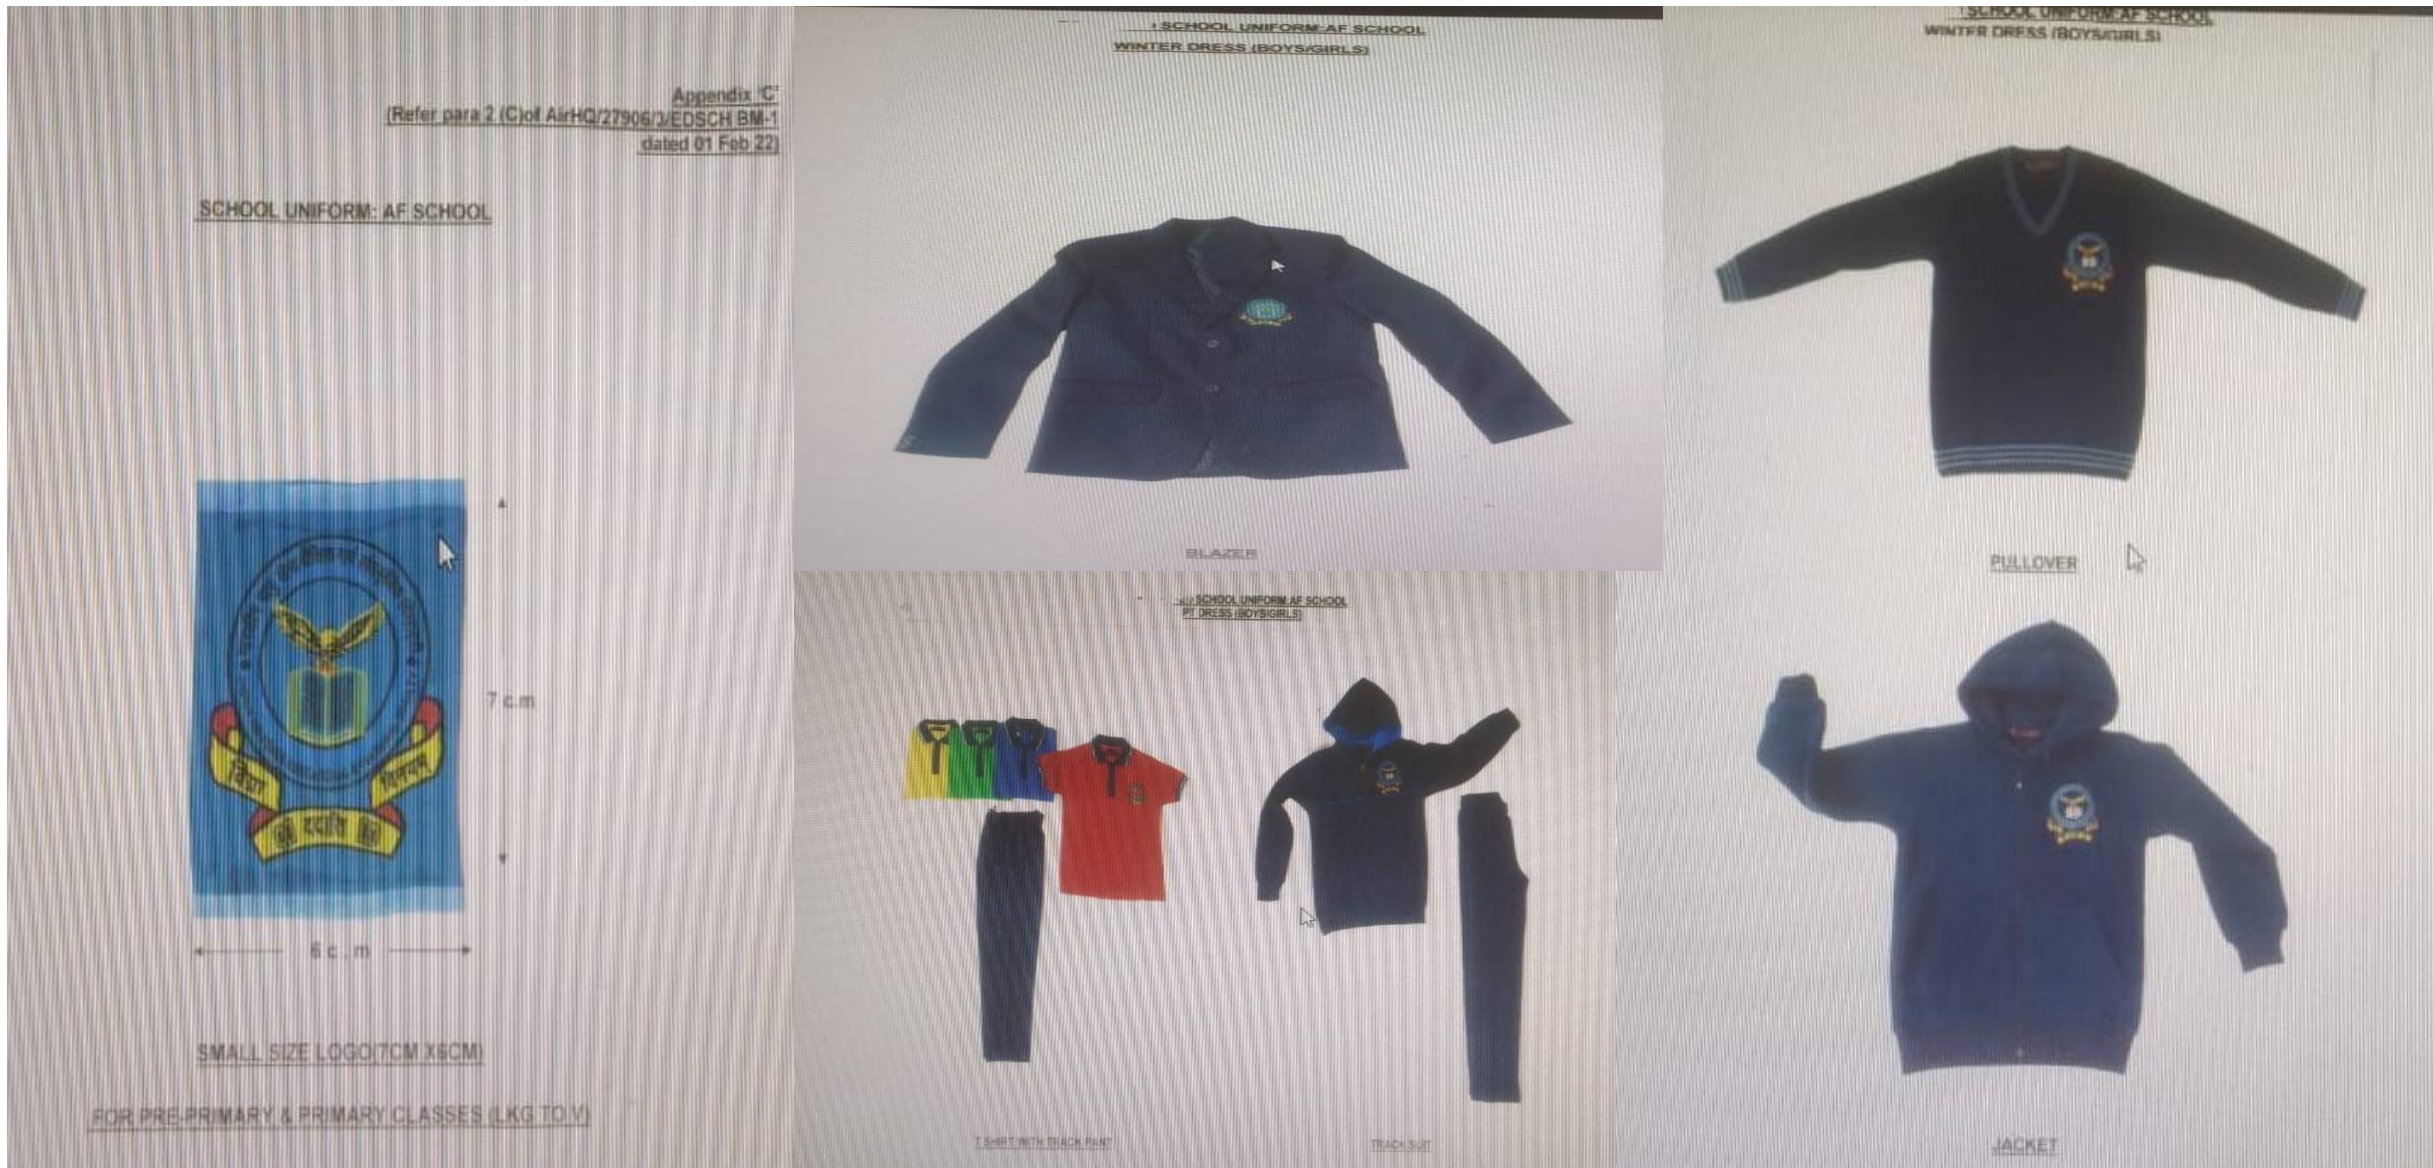

SUMMER UNIFORM FOR PRE-PRIMARY

WINTER AND PT UNIFORM FOR PRE-PRIMARY

SUMMER UNIFORM FOR PRIMARY

WINTER AND PT UNIFORM FOR PRIMARY

Appendix 'C'
(Refer para 2 (C) of AirHQ/2790613/EDSCH BM-1
dated 01 Feb 22)